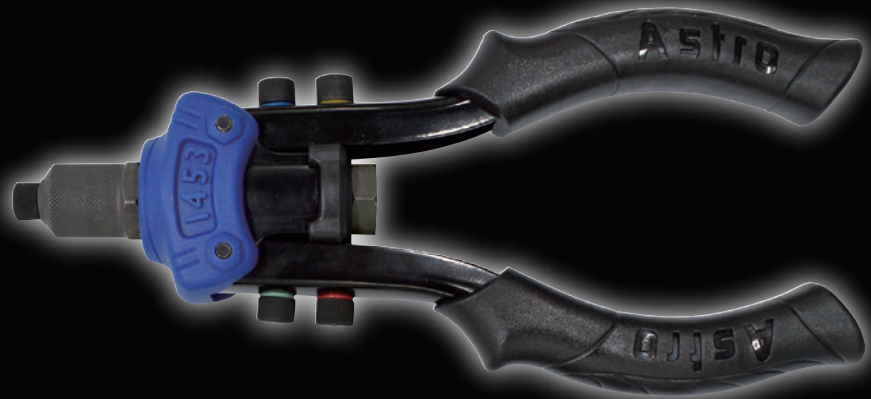

Model # 1453

**COMBINATION
RIVET NUT &
POP RIVET
SETTER KIT**

INCLUDES ATTACHMENTS FOR BLIND RIVETS IN 3/32" (2.4MM), 1/8" (3.2MM), 5/32" (4.0MM), 3/16" (4.8MM), AND 1/4" (6.4MM), RIVET NUTS IN M5, M6, M8, 10-24, 1/4", 5/16" AND ROUND AND RIGHT-ANGLE SHEET METAL NIBBLERS

Model	1453
Includes : Shared Body Rivet Assembly: Sizes 3/32" (2.4mm), 1/8" (3.2mm), 5/32" (4.0mm), 3/16" (4.8mm), and 1/4" (6.4mm) Rivet Nut Assembly: Mandrel rod and nose sleeve in sizes M5, M6, M8, 10-24, 1/4-20 and 5/16-18 Nibbler Assembly: Broach and sleeve in curved and square edge cutters Multi-wrench Sleeve Nut	

TOOL-LESS QUICK CHANGE DESIGN EASILY TRANSFORMS BETWEEN POP RIVET, RIVET NUT AND NIBBLER FUNCTIONS

**Astro Pneumatic
Tool Company**

E-mail : astrotools@astrotools.com
WEBSITE : www.astrotools.com

HAND TOOLS