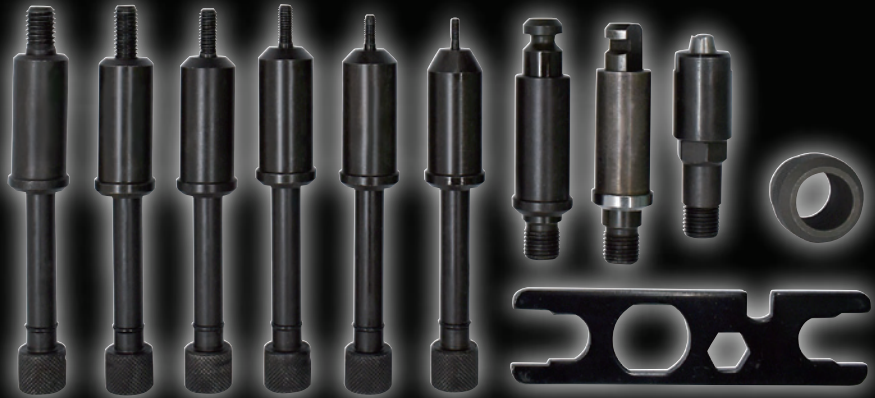

Model # 1453

**COMBINATION
RIVET NUT &
POP RIVET
SETTER KIT**

INCLUDES ATTACHMENTS FOR BLIND RIVETS IN 3/32" (2.4MM), 1/8" (3.2MM), 5/32" (4.0MM), 3/16" (4.8MM), AND 1/4" (6.4MM), RIVET NUTS IN M5, M6, M8, 10-24, 1/4", 5/16" AND ROUND AND RIGHT-ANGLE SHEET METAL NIBBLERS

Model	1453
Includes : Shared Body Rivet Assembly: Sizes 3/32" (2.4mm), 1/8" (3.2mm), 5/32" (4.0mm), 3/16" (4.8mm), and 1/4" (6.4mm) Rivet Nut Assembly: Mandrel rod and nose sleeve in sizes M5, M6, M8, 10-24, 1/4-20 and 5/16-18 Nibbler Assembly: Broach and sleeve in curved and square edge cutters Multi-wrench Sleeve Nut	